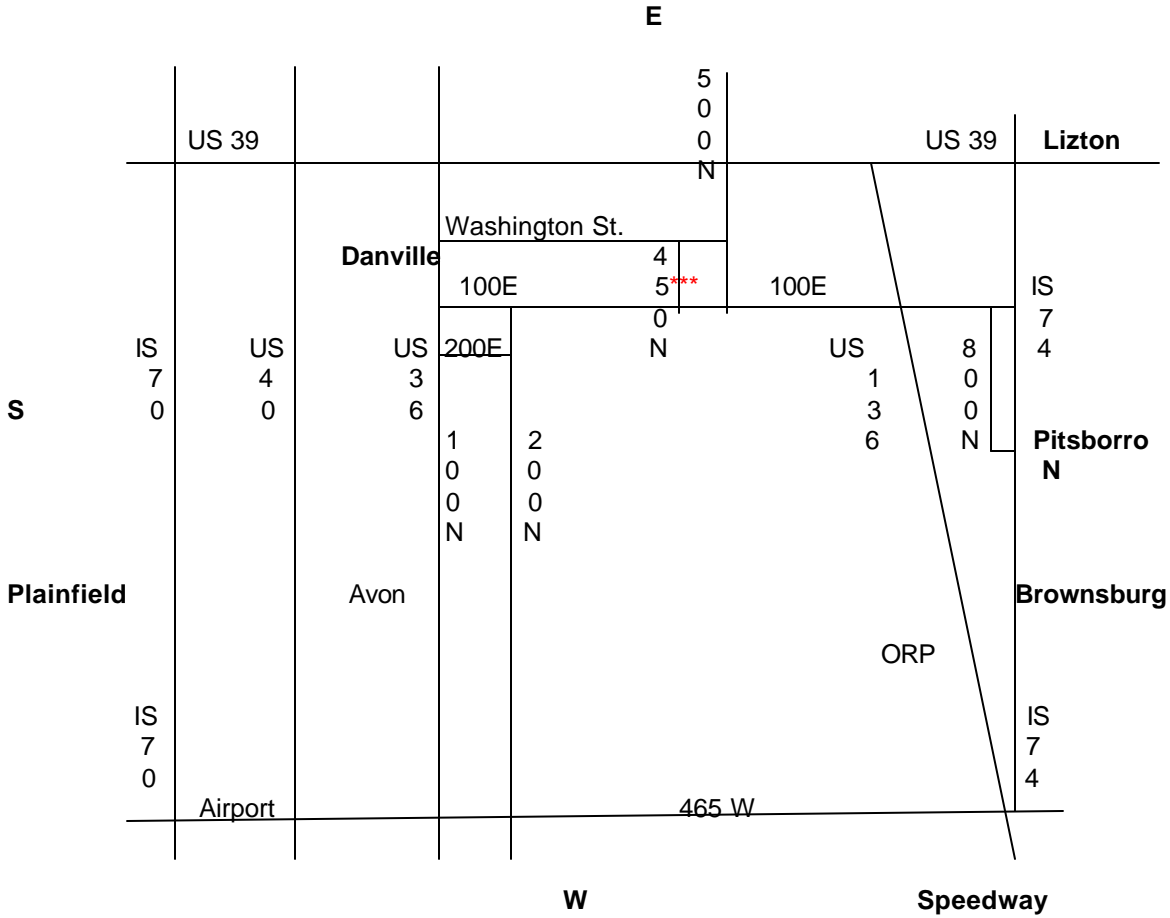

Directions

*Not to scale

From 70 take US 39 go North to US 36 turn R to Washington St turn L to 450N turn R

From US 36 take Washington St go North to 450N turn R

From 74 take US 39 go South to 500N turn L to Washington St turn R to 450N turn L

From 136 take 100E go South to 450N turn R